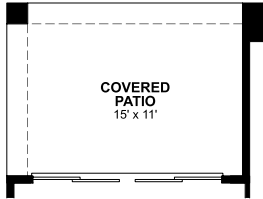

**PINEHURST-V426  
VISTANCIA**

**OPTIONAL 12'  
SLIDING GLASS DOOR**

**CHOICE KITCHEN A      CHOICE KITCHEN B**

**CHOICE PRIMARY BATHROOM A**

**CHOICE PRIMARY BATHROOM B**

**OPTIONAL BEDROOM 4  
ILO STUDY**