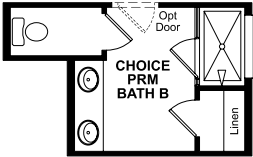

**PINEHURST-V426  
VISTANCIA**

**OPTIONAL 12'  
SLIDING GLASS DOOR**

**CHOICE KITCHEN A      CHOICE KITCHEN B**

**CHOICE PRIMARY BATHROOM A**

**CHOICE PRIMARY BATHROOM B**

**OPTIONAL BEDROOM 4  
ILO STUDY**