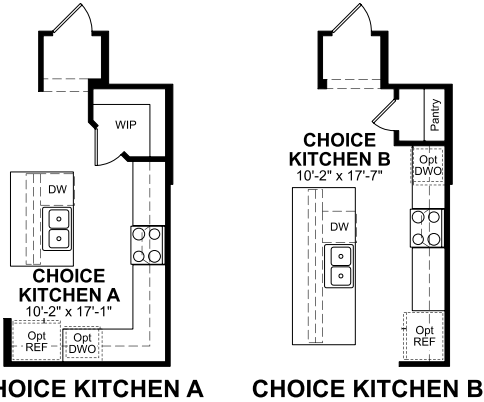

**PINEHURST-V426  
VISTANCIA**

**OPTIONAL 12'  
SLIDING GLASS DOOR**

**CHOICE KITCHEN A      CHOICE KITCHEN B**

**CHOICE PRIMARY BATHROOM A**

**CHOICE PRIMARY BATHROOM B**

**OPTIONAL BEDROOM 4  
ILO STUDY**