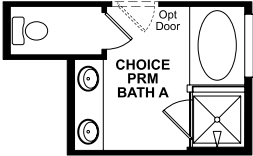

**PINEHURST-V426  
VISTANCIA**

**OPTIONAL 12'  
SLIDING GLASS DOOR**

**CHOICE KITCHEN A      CHOICE KITCHEN B**

**CHOICE PRIMARY BATHROOM A**

**CHOICE PRIMARY BATHROOM B**

**OPTIONAL BEDROOM 4  
ILO STUDY**