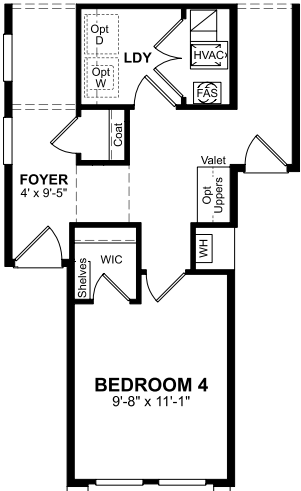

**PINEHURST-V426  
VISTANCIA**

**OPTIONAL 12'  
SLIDING GLASS DOOR**

**CHOICE KITCHEN A      CHOICE KITCHEN B**

**CHOICE PRIMARY BATHROOM A**

**CHOICE PRIMARY BATHROOM B**

**OPTIONAL BEDROOM 4  
ILO STUDY**